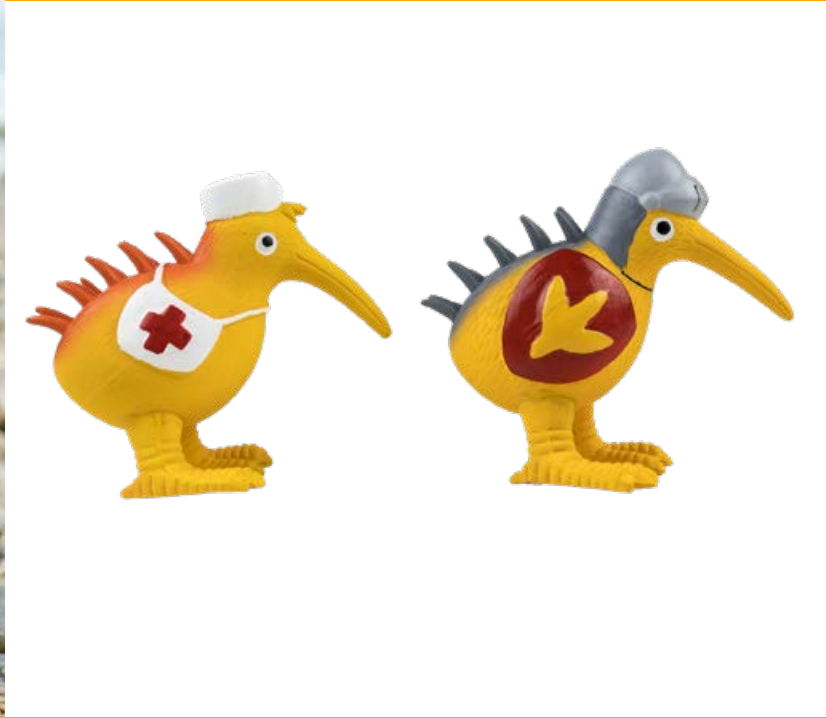

Red Helmet

FEATURES

THE FASTEST
KIWI IN THE
WORLD

SQUEEZE
TO SQUEAK !

FLOATS
IN WATER

LATEX

LATEX TOYS

Characters