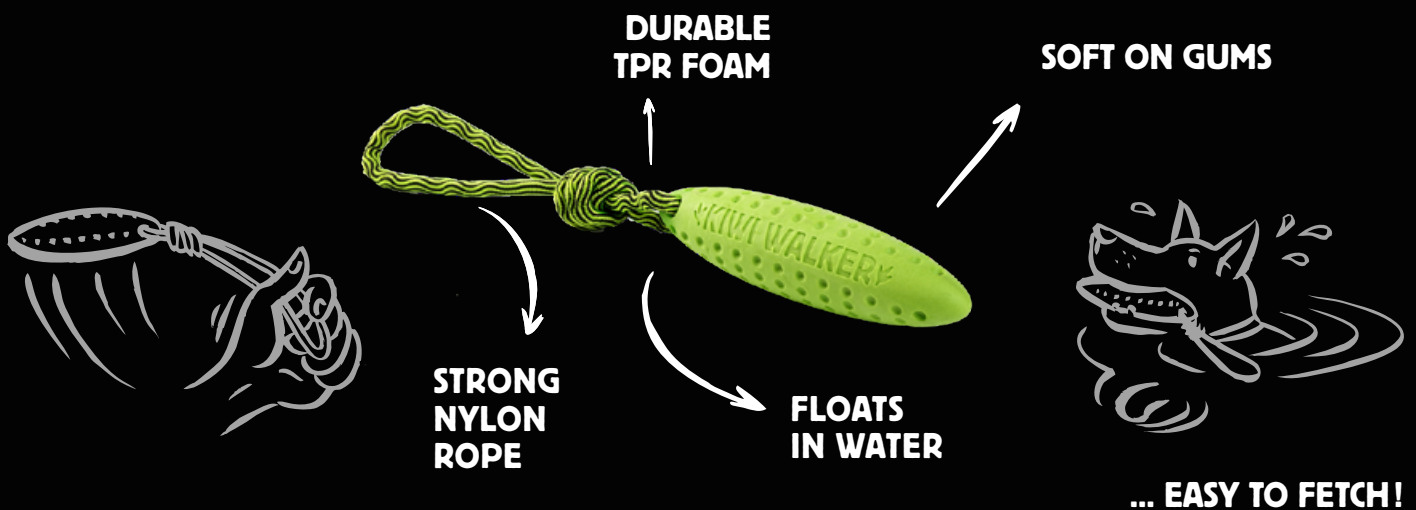

TPR FOAM TOYS

Zeppelin

ART. NO.

TPR-232

TPR-233

TPR-236

TPR-234

MAXI

COLOUR

MINI

ART. NO.

TPR-839

TPR-840

TPR-842

TPR-841

FEATURES