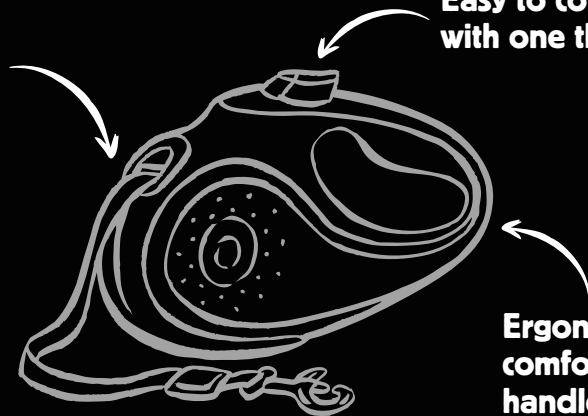

- XS** CHL-354
- S** CHL-355
- M** CHL-356
- L** CHL-359

COLOURS

FEATURES

FOUR SIZES AVAILABLE

HIGHEST QUALITY RETRACTABLE SYSTEM 360°

Tape can move in all directions

Easy to control with one thumb

Ergonomic comfortable handle