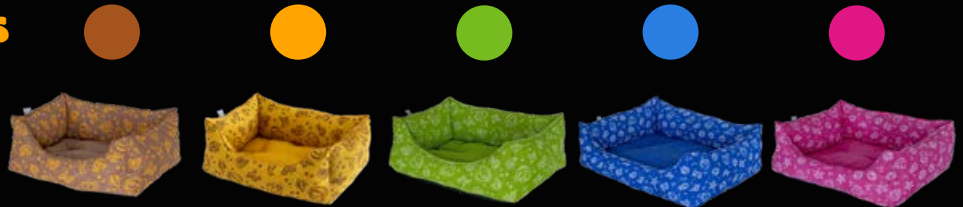

COLOURS

FEATURES

STYLE AND COMFORT
COMBINED

SOFT AND COZY

TWO
CHARMING
MOTIFS

LIGHTWEIGHT
AND PORTABLE

KIWI & FRIENDS
BED COLLECTION