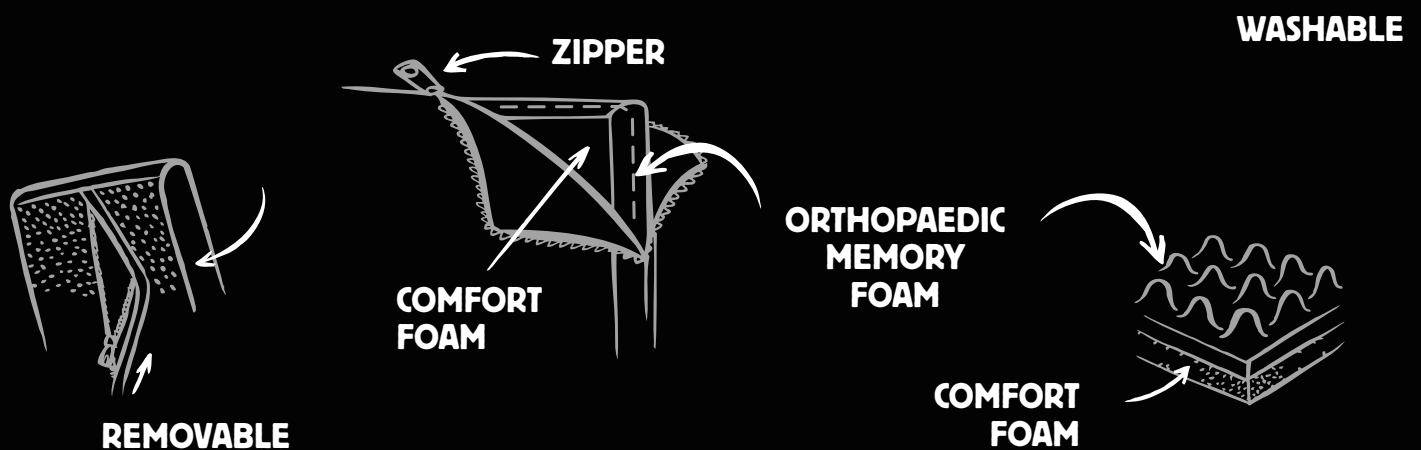

PET MATTRESSES

Running

SIZES	M	65 x 45 x 6 cm
	L	80 x 55 x 6 cm
	XL	95 x 65 x 6 cm
	XXL	110 x 75 x 8 cm

ART. NO.	M	MAT-033	M	MAT-028	M	MAT-043	M	MAT-023
	L	MAT-034	L	MAT-029	L	MAT-044	L	MAT-024
	XL	MAT-035	XL	MAT-030	XL	MAT-045	XL	MAT-025
	XXL	MAT-036	XXL	MAT-031	XXL	MAT-046	XXL	MAT-026

COLOURS

FEATURES