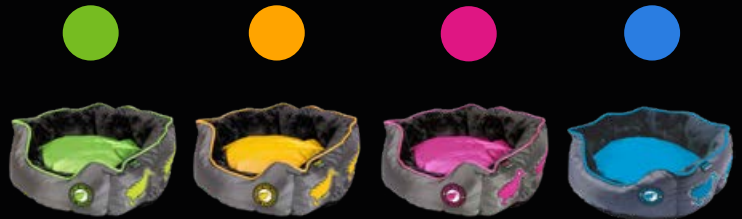

OVAL PET BEDS

Running

RUNNING

SIZES **M** 45 x 45 x 18 cm

L 55 x 55 x 20 cm

XL 65 x 65 x 22 cm

ART. NO.

M OVB-102	M OVB-105	M OVB-108	M OVB-111
L OVB-103	L OVB-106	L OVB-109	L OVB-112
XL OVB-104	XL OVB-107	XL OVB-110	XL OVB-113

COLOURS

FEATURES

ORTHOPAEDIC MEMORY FOAM

SOFT FLEECE

EASY CARE POLYESTER

WASHABLE

NON-SLIP BASE

REVERSABLE CUSHION

REMOVABLE

WARM FLEECE

REMOVABLE

COOL POLYESTER